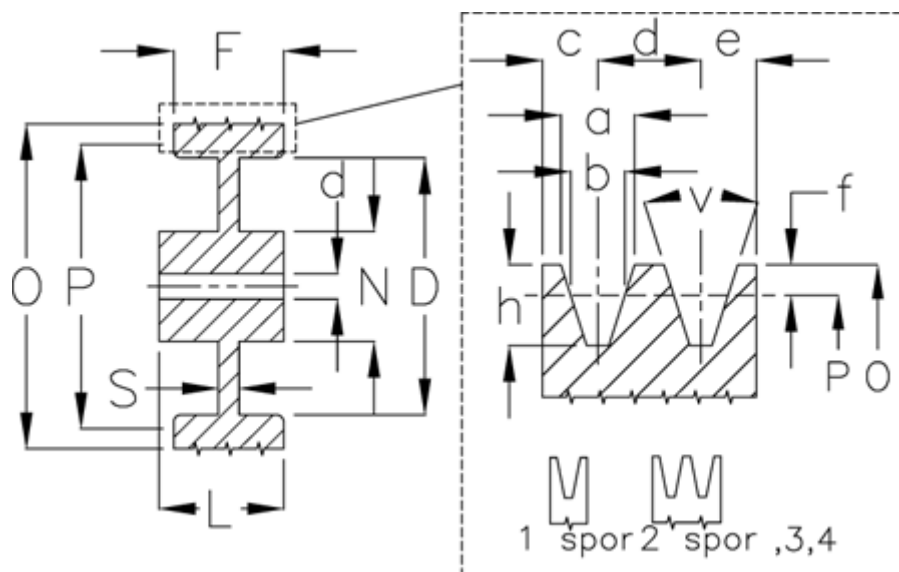

Article number: 60410228002

Description: V-belt pulley, no bore C 280/2

Measures

| | | | |
|----------------|---------|----------|------|
| D | = 223 | S | = 18 |
| d | = 20 | Type = C | |
| F | = 59.5 | | |
| L | = 60 | | |
| N | = 92 | | |
| Number of ribs | = 2 | | |
| O | = 289.6 | | |
| P | = 280 | | |